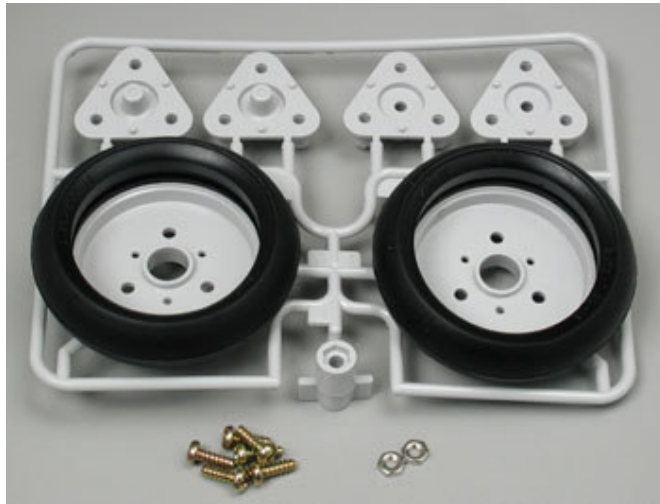

MODEL: NARROW TIRE SET (58MM DIA), 70145**STOCK CODE: 24020000****Description**

Use the pair of tires in this set for small and medium-sized robots that must make precise movements. With a 58mm diameter and solid, rounded, 15mm treads, these wheels will let your robot turn with little friction, even on rough surfaces like carpet. This narrow tire set requires assembly. Assembly guide is included.

Specification

- Hard black simulated rubber tires on grey plastic wheels.
- Compatible with hex or round shaft output.
- Includes screws, nuts and bolts.
- Includes 2 unit tires and wheels.
- Tire diameter: 58mm (2.28"), Width: 16mm (0.63")