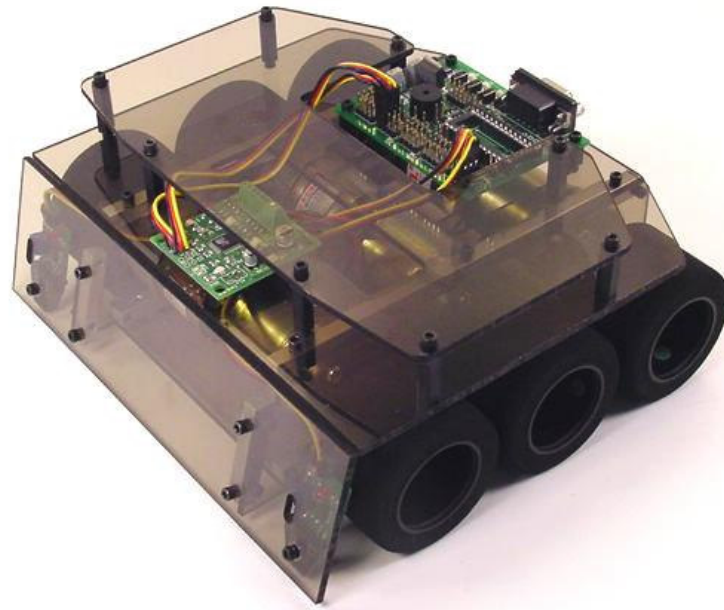

Stomper Sumo Robot

Model Number[WHEEL_SSR 2-KT] Stomper Sumo Robot Kit

- Robot chassis and motors only, no electronics
- Powerful 6WD Sumo Rolling Chassis
- Bullet Proof Laser-cut Lexan
- Aluminum Reinforced Chassis Design
- Precision laser cut Lexan structural components
- 6 sets of 2-1/8" Wheels and Hubs
- 6 Gear Head Motors

Sumo Robots Specs

- Maximum Weight = 3kg (6.6lbs)
- Maximum Height = No Limit
- Maximum Width = 20cm (7.875")
- Maximum Length = 20cm (7.875")