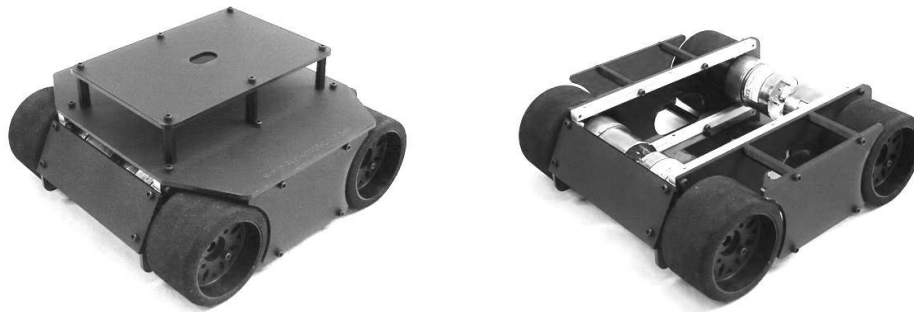

Terminator Sumo Robot

Model Number[WHEEL_TSR 3-KT]

Terminator Sumo Robot Kit

- Robot chassis and motors only, no electronics
- Rugged 4WD Sumo Rolling Chassis
- Bullet Proof Laser-cut Lexan
- Aluminum Reinforced Chassis Design
- Precision laser cut Lexan structural components
- 4 sets of 2-1/2" Wheels and Hubs
- 4 Gear Head Motors

Sumo Robots Specs

- Maximum Weight = 3kg (6.6lbs)
- Maximum Height = No Limit
- Maximum Width = 20cm (7.875")
- Maximum Length = 20cm (7.875")