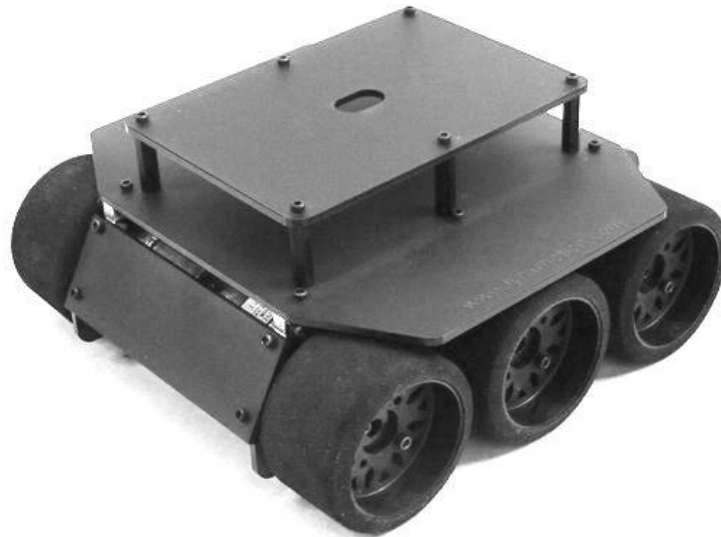

Predator Sumo Robot

Model Number[WHEEL_PSR 1-KT] Predator Sumo Robot Kit

- Robot chassis and motors only, no electronics
- Extreme 6WD Sumo Rolling Chassis
- Bullet Proof Laser-cut Lexan
- Aluminum Reinforced Chassis Design
- Precision laser cut Lexan structural components
- 6 sets of 2-1/2" Wheels and Hubs
- 6 Gear Head Motors

Sumo Robots Specs

- Maximum Weight = 3kg (6.6lbs)
- Maximum Height = No Limit
- Maximum Width = 20cm (7.875")
- Maximum Length = 20cm (7.875")