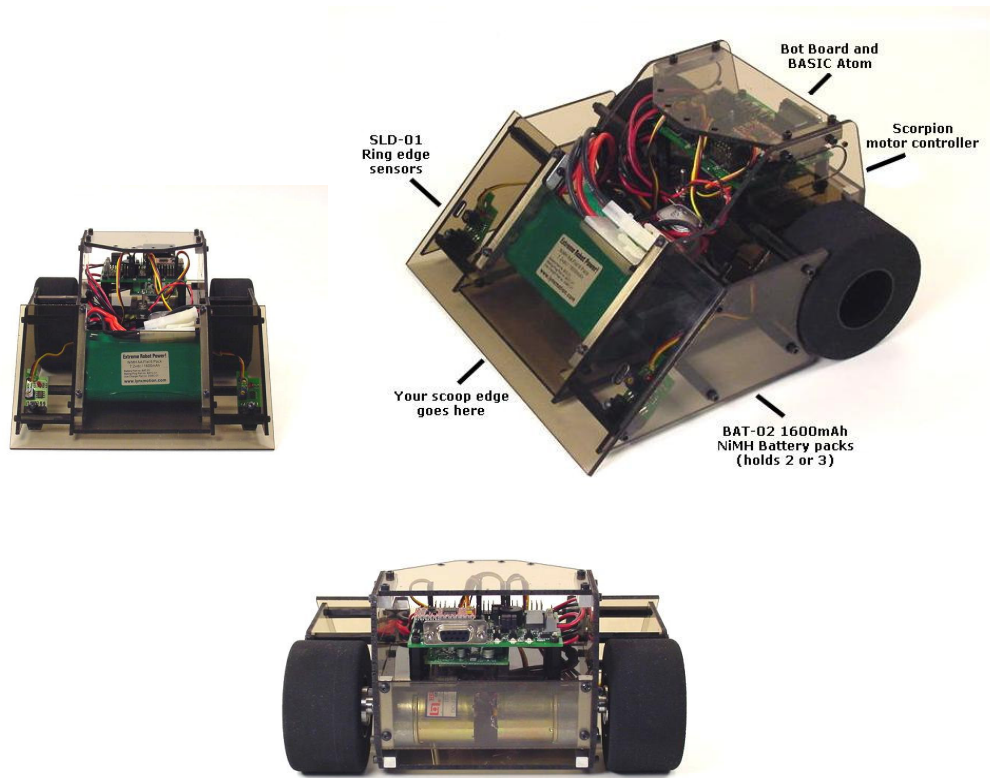

## Viper Sumo Robot

### Model Number[WHEEL\_VSR 4-KT]

#### Viper Sumo Robot Kit

- Robot chassis and motors only, no electronics
- Affordable 2WD Sumo Rolling Chassis
- Bullet Proof Laser-cut Lexan
- Aluminum Reinforced Chassis Design
- Precision laser cut Lexan structural components
- 2 sets of 2-7/8" Wheels and Hubs
- 2 Gear Head Motors

#### Sumo Robots Specs

- Maximum Weight = 3kg (6.6lbs)
- Maximum Height = No Limit
- Maximum Width = 20cm (7.875")
- Maximum Length = 20cm (7.875")